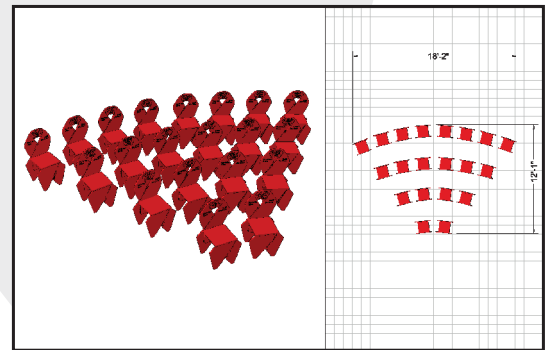

## 10 CHAIR LAYOUTS

**10A - Circle (24' Diameter)**

**10B - 2 Row Straight (11' w x 5' d)**

**10C - 3 Row Offset (9' w x 8' d)**

**10D - 2 Row Curved (14' w x 6' d)**

## 20 CHAIR LAYOUTS

**20A - Circle (20' Diameter)**

**20B - 4 Row Straight (11' w x 11' d)**

**20C - 4 Row Angled Offset (15' w x 11' d)**

**20D - 4 Row Curved (18' w x 12' d)**

## 30 CHAIR LAYOUTS

**30A - 3 Row Straight** (25' w x 8' d)

**30B - 4 Row Offset** (18' w x 11' d)

**30C - 5 Row Curved** (22' w x 16' d)

## 40 CHAIR LAYOUTS

**40A - 4 Row Straight** (25' w x 11' d)

**40B - 5 Row Angled Offset** (22' w x 15' d)

**40C - 5 Row Curved** (27' w x 16' d)