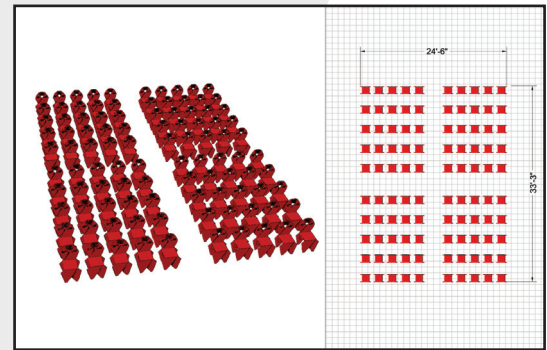

100 CHAIR LAYOUT

100A - 10 Row Straight (25' w x 34' d)