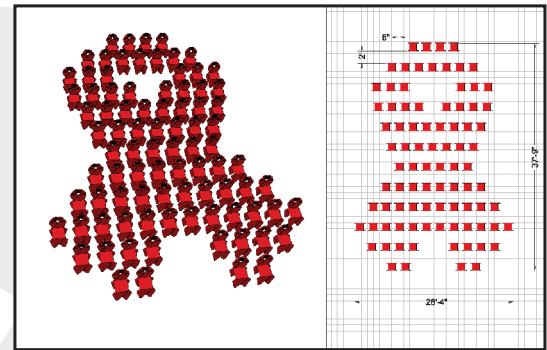

88 CHAIR LAYOUT

88A - Ribbon (26' w x 38' d)