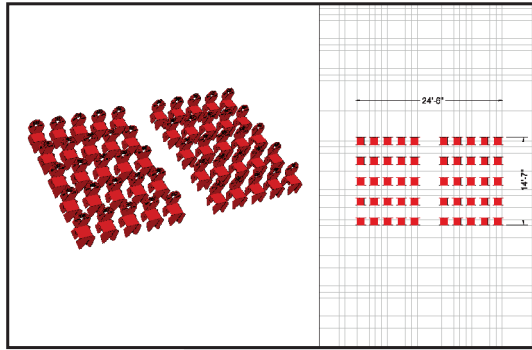

## 20 CHAIR LAYOUTS

**20A - Circle (20' Diameter)**

**20B - 4 Row Straight (11' w x 11' d)**

**20C - 4 Row Angled Offset (15' w x 11' d)**

**20D - 4 Row Curved (18' w x 12' d)**

## 30 CHAIR LAYOUTS

**30A - 3 Row Straight** (25' w x 8' d)

**30B - 4 Row Offset** (18' w x 11' d)

**30C - 5 Row Curved** (22' w x 16' d)

## 40 CHAIR LAYOUTS

**40A - 4 Row Straight** (25' w x 11' d)

**40B - 5 Row Angled Offset** (22' w x 15' d)

**40C - 5 Row Curved** (27' w x 16' d)

## 50 CHAIR LAYOUTS

**50A - 5 Row Straight** (25' w x 15' d)

**50B - 5 Row Angled Offset** (27' w x 15' d)

**50C - 5 Row Curved** (31' w x 17' d)