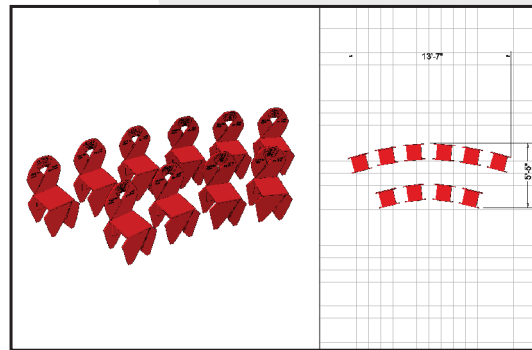

## 10 CHAIR LAYOUTS

**10A - Circle (24' Diameter)**

**10B - 2 Row Straight (11' w x 5' d)**

**10C - 3 Row Offset (9' w x 8' d)**

**10D - 2 Row Curved (14' w x 6' d)**

## 20 CHAIR LAYOUTS

**20A - Circle (20' Diameter)**

**20B - 4 Row Straight (11' w x 11' d)**

**20C - 4 Row Angled Offset (15' w x 11' d)**

**20D - 4 Row Curved (18' w x 12' d)**

## 30 CHAIR LAYOUTS

**30A - 3 Row Straight** (25' w x 8' d)

**30B - 4 Row Offset** (18' w x 11' d)

**30C - 5 Row Curved** (22' w x 16' d)

## 100 CHAIR LAYOUT

**100A - 10 Row Straight** (25' w x 34' d)