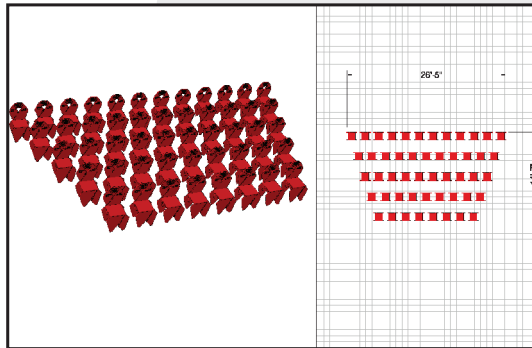

## 20 CHAIR LAYOUTS

**20A - Circle (20' Diameter)**

**20B - 4 Row Straight (11' w x 11' d)**

**20C - 4 Row Angled Offset (15' w x 11' d)**

**20D - 4 Row Curved (18' w x 12' d)**

## 30 CHAIR LAYOUTS

**30A - 3 Row Straight** (25' w x 8' d)

**30B - 4 Row Offset** (18' w x 11' d)

**30C - 5 Row Curved** (22' w x 16' d)

## 40 CHAIR LAYOUTS

**40A - 4 Row Straight** (25' w x 11' d)

**40B - 5 Row Angled Offset** (22' w x 15' d)

**40C - 5 Row Curved** (27' w x 16' d)

## 50 CHAIR LAYOUTS

**50A - 5 Row Straight** (25' w x 15' d)

**50B - 5 Row Angled Offset** (27' w x 15' d)

**50C - 5 Row Curved** (31' w x 17' d)