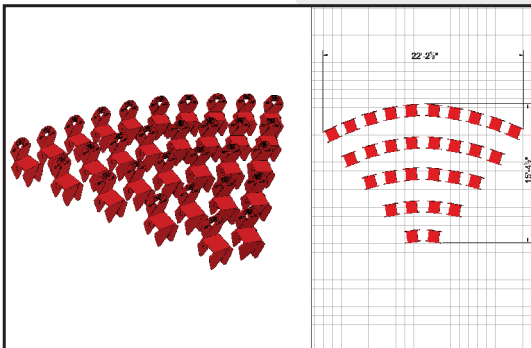

## 10 CHAIR LAYOUTS

**10A - Circle (24' Diameter)**

**10B - 2 Row Straight (11' w x 5' d)**

**10C - 3 Row Offset (9' w x 8' d)**

**10D - 2 Row Curved (14' w x 6' d)**

## 20 CHAIR LAYOUTS

**20A - Circle (20' Diameter)**

**20B - 4 Row Straight (11' w x 11' d)**

**20C - 4 Row Angled Offset (15' w x 11' d)**

**20D - 4 Row Curved (18' w x 12' d)**

## 30 CHAIR LAYOUTS

**30A - 3 Row Straight** (25' w x 8' d)

**30B - 4 Row Offset** (18' w x 11' d)

**30C - 5 Row Curved** (22' w x 16' d)

## 40 CHAIR LAYOUTS

**40A - 4 Row Straight** (25' w x 11' d)

**40B - 5 Row Angled Offset** (22' w x 15' d)

**40C - 5 Row Curved** (27' w x 16' d)