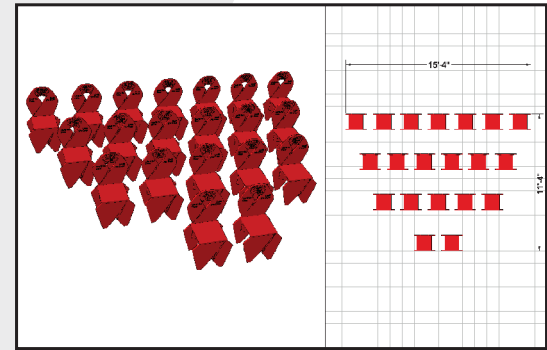

## 10 CHAIR LAYOUTS

**10A - Circle (24' Diameter)**

**10B - 2 Row Straight (11' w x 5' d)**

**10C - 3 Row Offset (9' w x 8' d)**

**10D - 2 Row Curved (14' w x 6' d)**

## 20 CHAIR LAYOUTS

**20A - Circle (20' Diameter)**

**20B - 4 Row Straight (11' w x 11' d)**

**20C - 4 Row Angled Offset (15' w x 11' d)**

**20D - 4 Row Curved (18' w x 12' d)**

## 30 CHAIR LAYOUTS

**30A - 3 Row Straight** (25' w x 8' d)

**30B - 4 Row Offset** (18' w x 11' d)

**30C - 5 Row Curved** (22' w x 16' d)

## 100 CHAIR LAYOUT

**100A - 10 Row Straight** (25' w x 34' d)