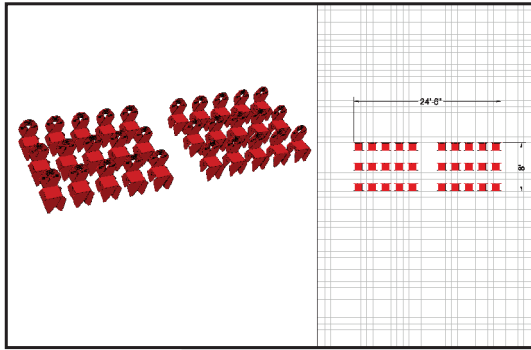

## 10 CHAIR LAYOUTS

**10A - Circle (24' Diameter)**

**10B - 2 Row Straight (11' w x 5' d)**

**10C - 3 Row Offset (9' w x 8' d)**

**10D - 2 Row Curved (14' w x 6' d)**

## 20 CHAIR LAYOUTS

**20A - Circle (20' Diameter)**

**20B - 4 Row Straight (11' w x 11' d)**

**20C - 4 Row Angled Offset (15' w x 11' d)**

**20D - 4 Row Curved (18' w x 12' d)**

## 30 CHAIR LAYOUTS

**30A - 3 Row Straight** (25' w x 8' d)

**30B - 4 Row Offset** (18' w x 11' d)

**30C - 5 Row Curved** (22' w x 16' d)

## 40 CHAIR LAYOUTS

**40A - 4 Row Straight** (25' w x 11' d)

**40B - 5 Row Angled Offset** (22' w x 15' d)

**40C - 5 Row Curved** (27' w x 16' d)