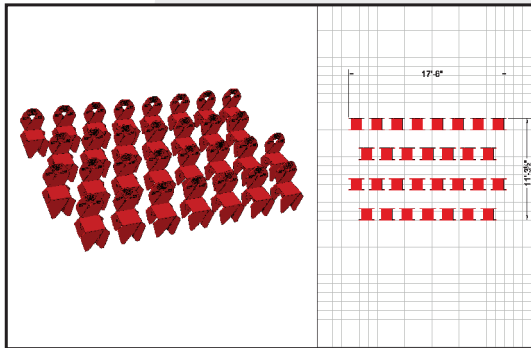

## 10 CHAIR LAYOUTS

**10A - Circle (24' Diameter)**

**10B - 2 Row Straight (11' w x 5' d)**

**10C - 3 Row Offset (9' w x 8' d)**

**10D - 2 Row Curved (14' w x 6' d)**

## 20 CHAIR LAYOUTS

**20A - Circle (20' Diameter)**

**20B - 4 Row Straight (11' w x 11' d)**

**20C - 4 Row Angled Offset (15' w x 11' d)**

**20D - 4 Row Curved (18' w x 12' d)**

## 30 CHAIR LAYOUTS

**30A - 3 Row Straight** (25' w x 8' d)

**30B - 4 Row Offset** (18' w x 11' d)

**30C - 5 Row Curved** (22' w x 16' d)

## 40 CHAIR LAYOUTS

**40A - 4 Row Straight** (25' w x 11' d)

**40B - 5 Row Angled Offset** (22' w x 15' d)

**40C - 5 Row Curved** (27' w x 16' d)