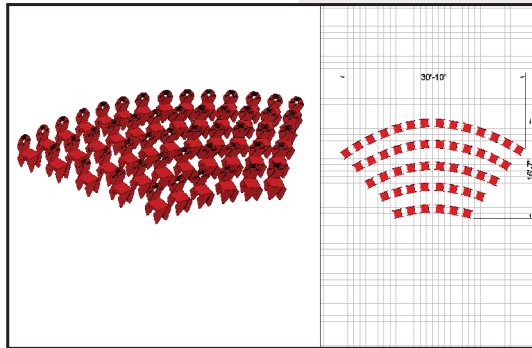

## 20 CHAIR LAYOUTS

**20A - Circle (20' Diameter)**

**20B - 4 Row Straight (11' w x 11' d)**

**20C - 4 Row Angled Offset (15' w x 11' d)**

**20D - 4 Row Curved (18' w x 12' d)**

## 30 CHAIR LAYOUTS

**30A - 3 Row Straight** (25' w x 8' d)

**30B - 4 Row Offset** (18' w x 11' d)

**30C - 5 Row Curved** (22' w x 16' d)

## 40 CHAIR LAYOUTS

**40A - 4 Row Straight** (25' w x 11' d)

**40B - 5 Row Angled Offset** (22' w x 15' d)

**40C - 5 Row Curved** (27' w x 16' d)

## 50 CHAIR LAYOUTS

**50A - 5 Row Straight** (25' w x 15' d)

**50B - 5 Row Angled Offset** (27' w x 15' d)

**50C - 5 Row Curved** (31' w x 17' d)