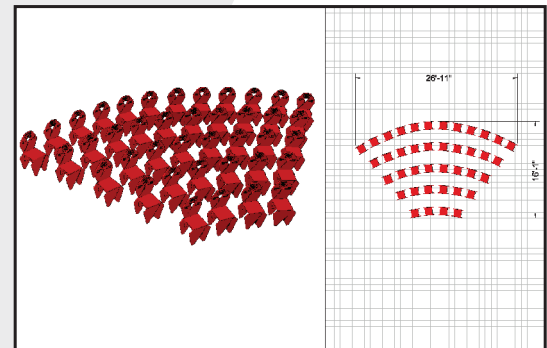

## 10 CHAIR LAYOUTS

**10A - Circle (24' Diameter)**

**10B - 2 Row Straight (11' w x 5' d)**

**10C - 3 Row Offset (9' w x 8' d)**

**10D - 2 Row Curved (14' w x 6' d)**

## 20 CHAIR LAYOUTS

**20A - Circle (20' Diameter)**

**20B - 4 Row Straight (11' w x 11' d)**

**20C - 4 Row Angled Offset (15' w x 11' d)**

**20D - 4 Row Curved (18' w x 12' d)**

## 30 CHAIR LAYOUTS

**30A - 3 Row Straight** (25' w x 8' d)

**30B - 4 Row Offset** (18' w x 11' d)

**30C - 5 Row Curved** (22' w x 16' d)

## 40 CHAIR LAYOUTS

**40A - 4 Row Straight** (25' w x 11' d)

**40B - 5 Row Angled Offset** (22' w x 15' d)

**40C - 5 Row Curved** (27' w x 16' d)