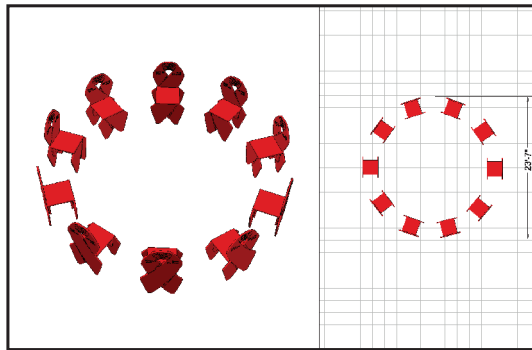

## 10 CHAIR LAYOUTS

**10A - Circle (24' Diameter)**

**10B - 2 Row Straight (11' w x 5' d)**

**10C - 3 Row Offset (9' w x 8' d)**

**10D - 2 Row Curved (14' w x 6' d)**

## 20 CHAIR LAYOUTS

**20A - Circle (20' Diameter)**

**20B - 4 Row Straight (11' w x 11' d)**

**20C - 4 Row Angled Offset (15' w x 11' d)**

**20D - 4 Row Curved (18' w x 12' d)**

## 30 CHAIR LAYOUTS

**30A - 3 Row Straight** (25' w x 8' d)

**30B - 4 Row Offset** (18' w x 11' d)

**30C - 5 Row Curved** (22' w x 16' d)

## 100 CHAIR LAYOUT

**100A - 10 Row Straight** (25' w x 34' d)