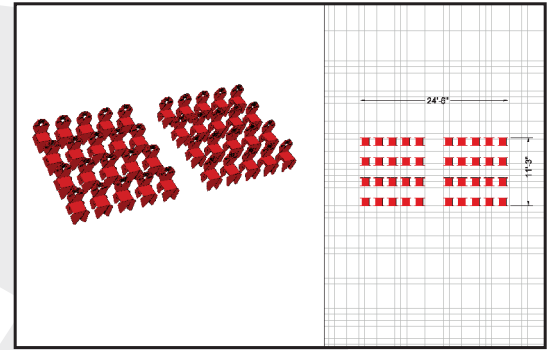

## 10 CHAIR LAYOUTS

**10A - Circle (24' Diameter)**

**10B - 2 Row Straight (11' w x 5' d)**

**10C - 3 Row Offset (9' w x 8' d)**

**10D - 2 Row Curved (14' w x 6' d)**

## 20 CHAIR LAYOUTS

**20A - Circle (20' Diameter)**

**20B - 4 Row Straight (11' w x 11' d)**

**20C - 4 Row Angled Offset (15' w x 11' d)**

**20D - 4 Row Curved (18' w x 12' d)**

## 30 CHAIR LAYOUTS

**30A - 3 Row Straight** (25' w x 8' d)

**30B - 4 Row Offset** (18' w x 11' d)

**30C - 5 Row Curved** (22' w x 16' d)

## 40 CHAIR LAYOUTS

**40A - 4 Row Straight** (25' w x 11' d)

**40B - 5 Row Angled Offset** (22' w x 15' d)

**40C - 5 Row Curved** (27' w x 16' d)