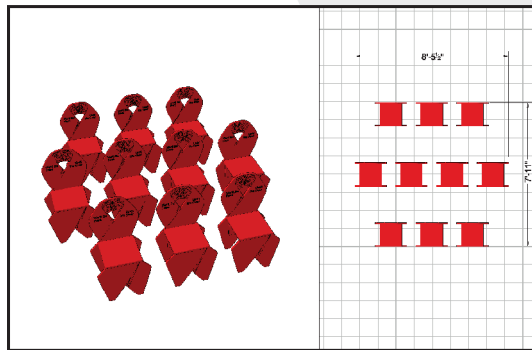

## 10 CHAIR LAYOUTS

**10A - Circle (24' Diameter)**

**10B - 2 Row Straight (11' w x 5' d)**

**10C - 3 Row Offset (9' w x 8' d)**

**10D - 2 Row Curved (14' w x 6' d)**

## 20 CHAIR LAYOUTS

**20A - Circle (20' Diameter)**

**20B - 4 Row Straight (11' w x 11' d)**

**20C - 4 Row Angled Offset (15' w x 11' d)**

**20D - 4 Row Curved (18' w x 12' d)**

## 30 CHAIR LAYOUTS

**30A - 3 Row Straight** (25' w x 8' d)

**30B - 4 Row Offset** (18' w x 11' d)

**30C - 5 Row Curved** (22' w x 16' d)

## 100 CHAIR LAYOUT

**100A - 10 Row Straight** (25' w x 34' d)